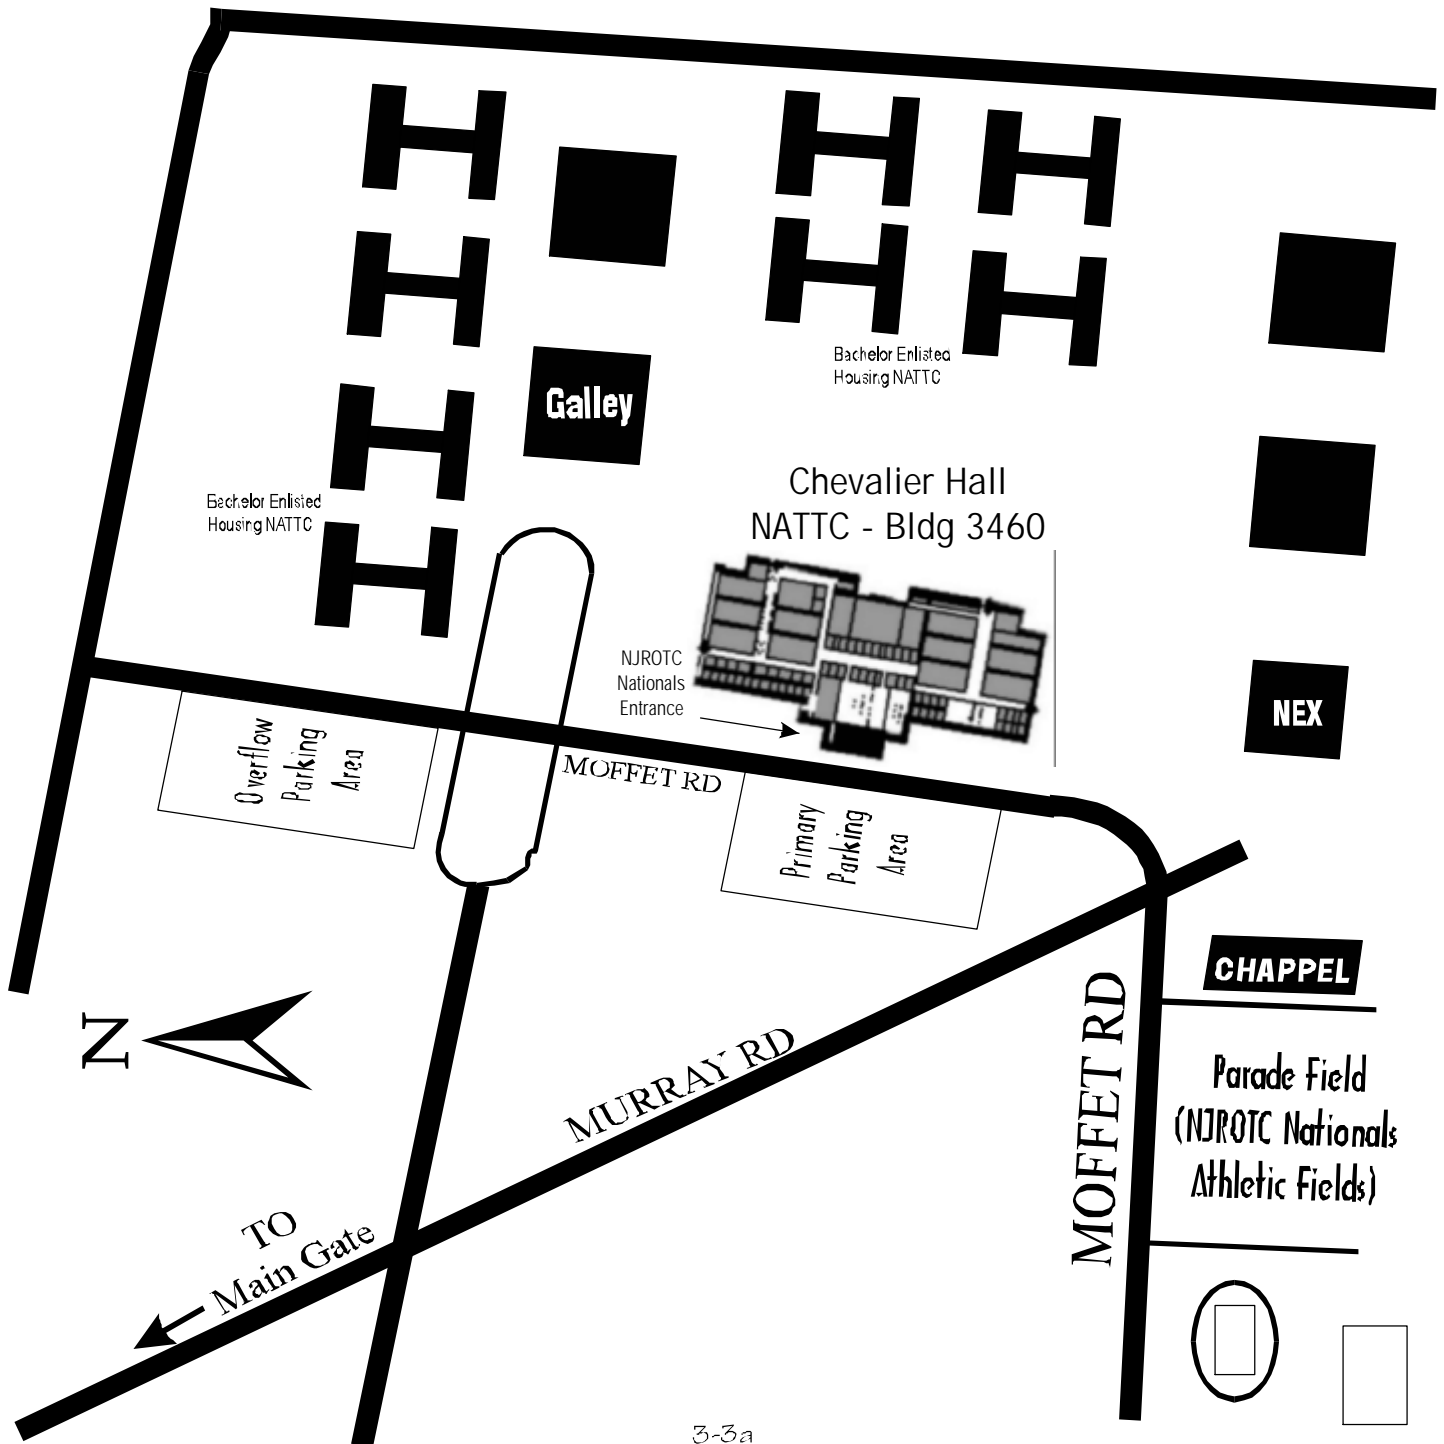

NJROTC Nationals Area Map

Pensacola Naval Air Technical Training Center

3-3a

Directions to Chevalier Hall, Bldg. 3460

From the NAS Pensacola Main Gate: Enter Main Gate, and immediately move to the left lane and proceed on Murray Rd. At the intersection of Murray and Taylor Rd., turn left on Taylor. BUILDING IS ON YOUR RIGHT.

From the NAS Pensacola Back Gate: From Blue Angel Pkwy., enter Back Gate and proceed on Radford Blvd. Continue on Radford past the Naval Museum, lighthouse, Officer's Club, and McDonald's. Proceed past McDonald's to West Ave., a one way street, and turn left on West Ave.. Proceed on West Ave. which turns into Murray Rd. Continue to Chevalier Rd. and turn right. BUILDING IS ON YOUR RIGHT.