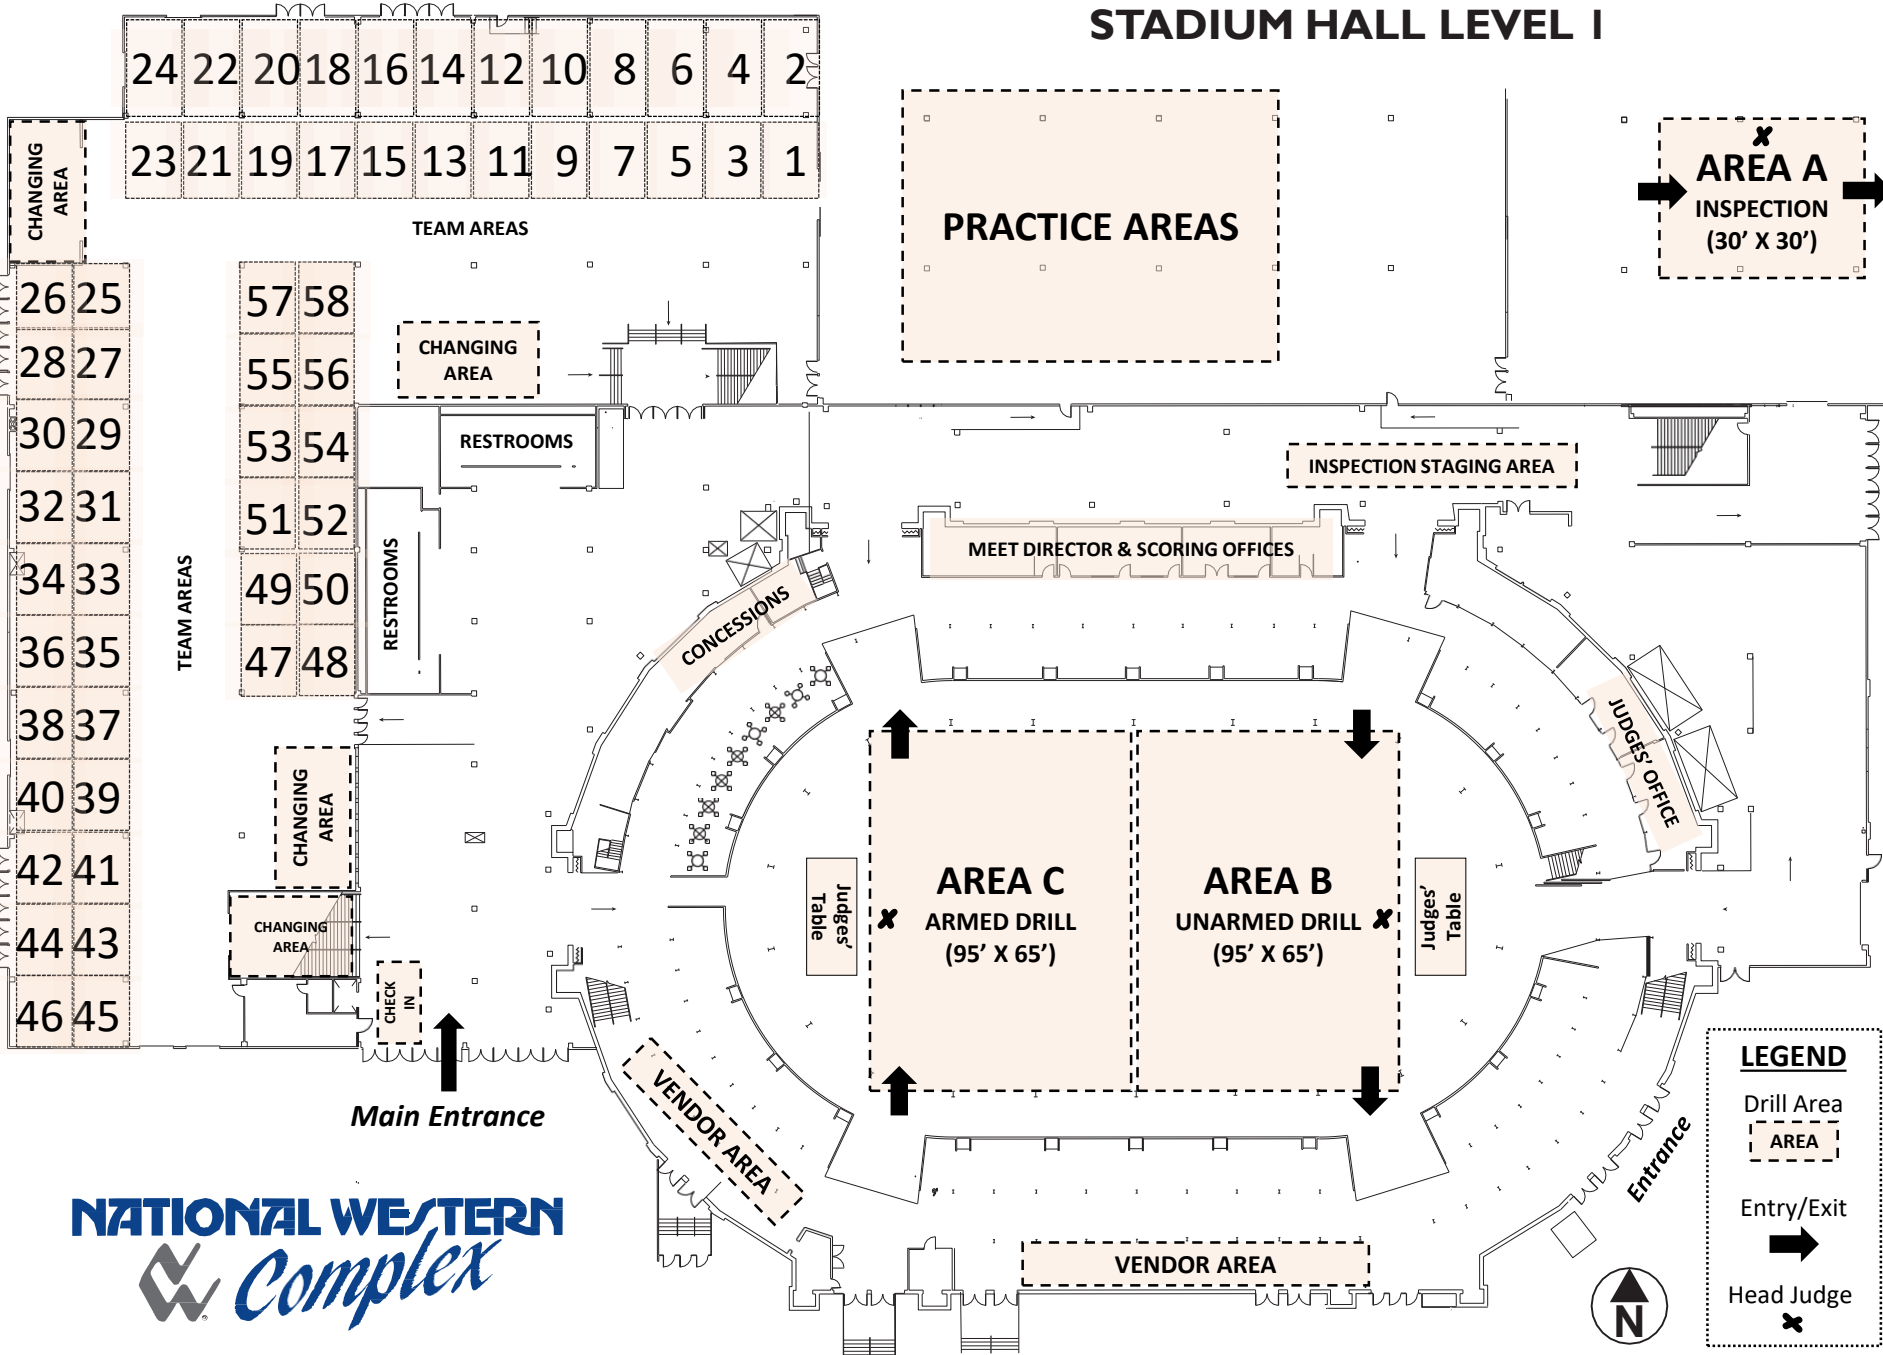

STADIUM HALL LEVEL I

LEGEND

- Drill Area
- AREA
- Entry/Exit
- Head Judge