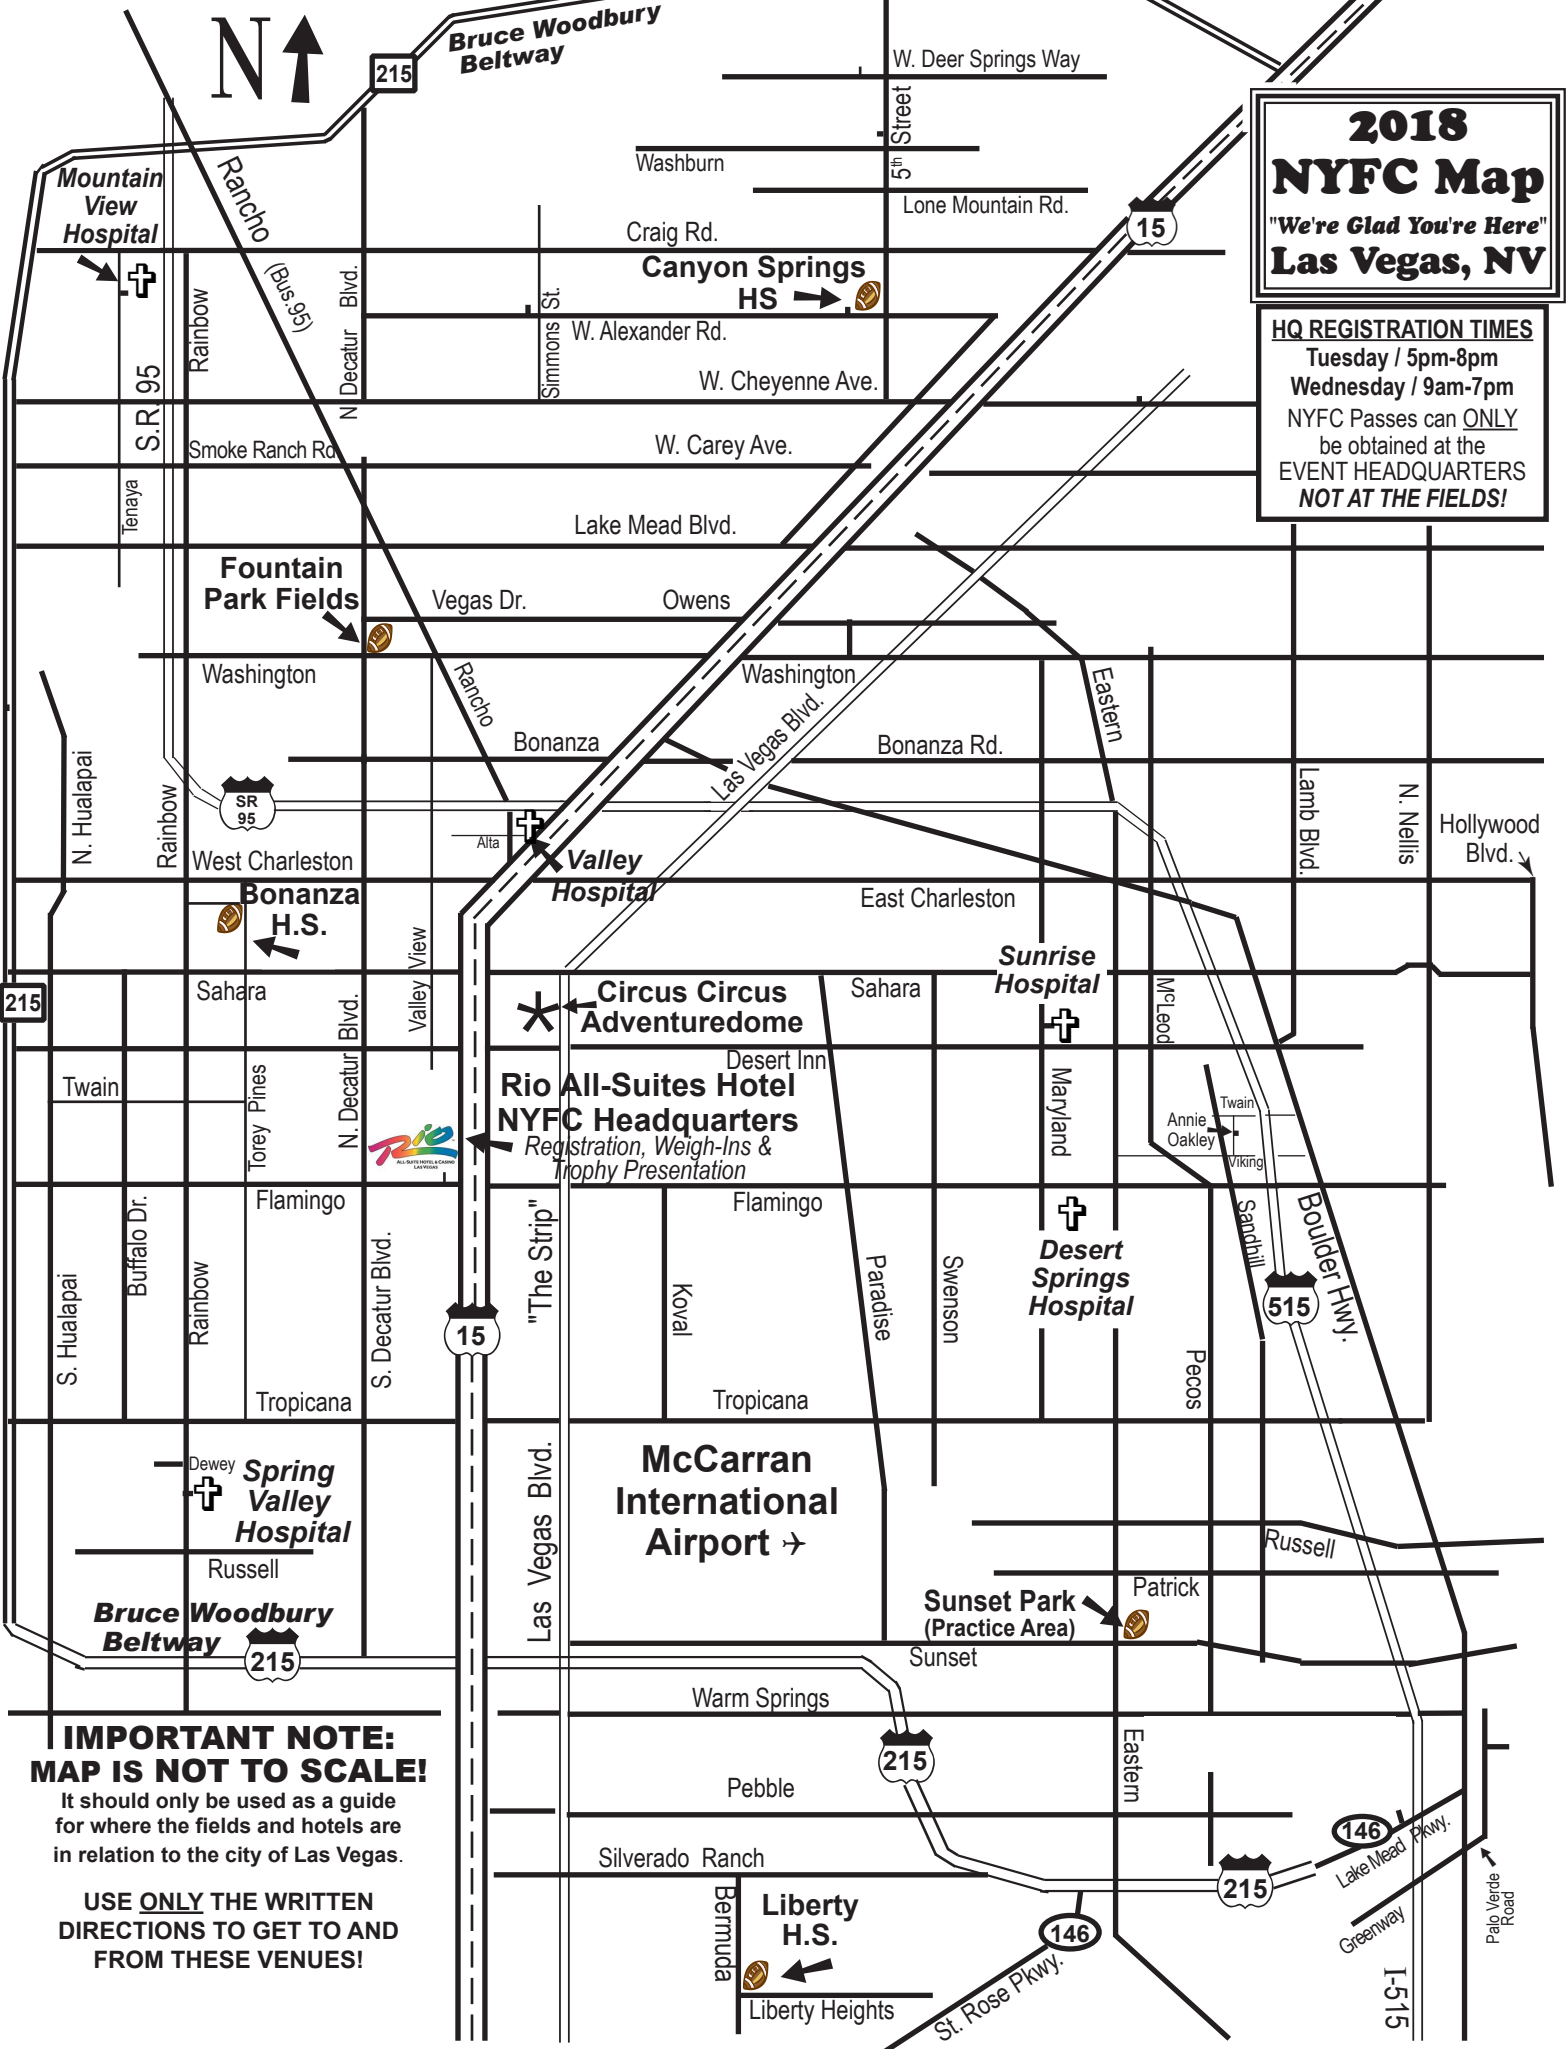

2018 NYFC Map
"We're Glad You're Here"
Las Vegas, NV

HQ REGISTRATION TIMES
Tuesday / 5pm-8pm
Wednesday / 9am-7pm
NYFC Passes can ONLY be obtained at the **EVENT HEADQUARTERS NOT AT THE FIELDS!**

**IMPORTANT NOTE:
MAP IS NOT TO SCALE!**
It should only be used as a guide for where the fields and hotels are in relation to the city of Las Vegas.
USE ONLY THE WRITTEN DIRECTIONS TO GET TO AND FROM THESE VENUES!